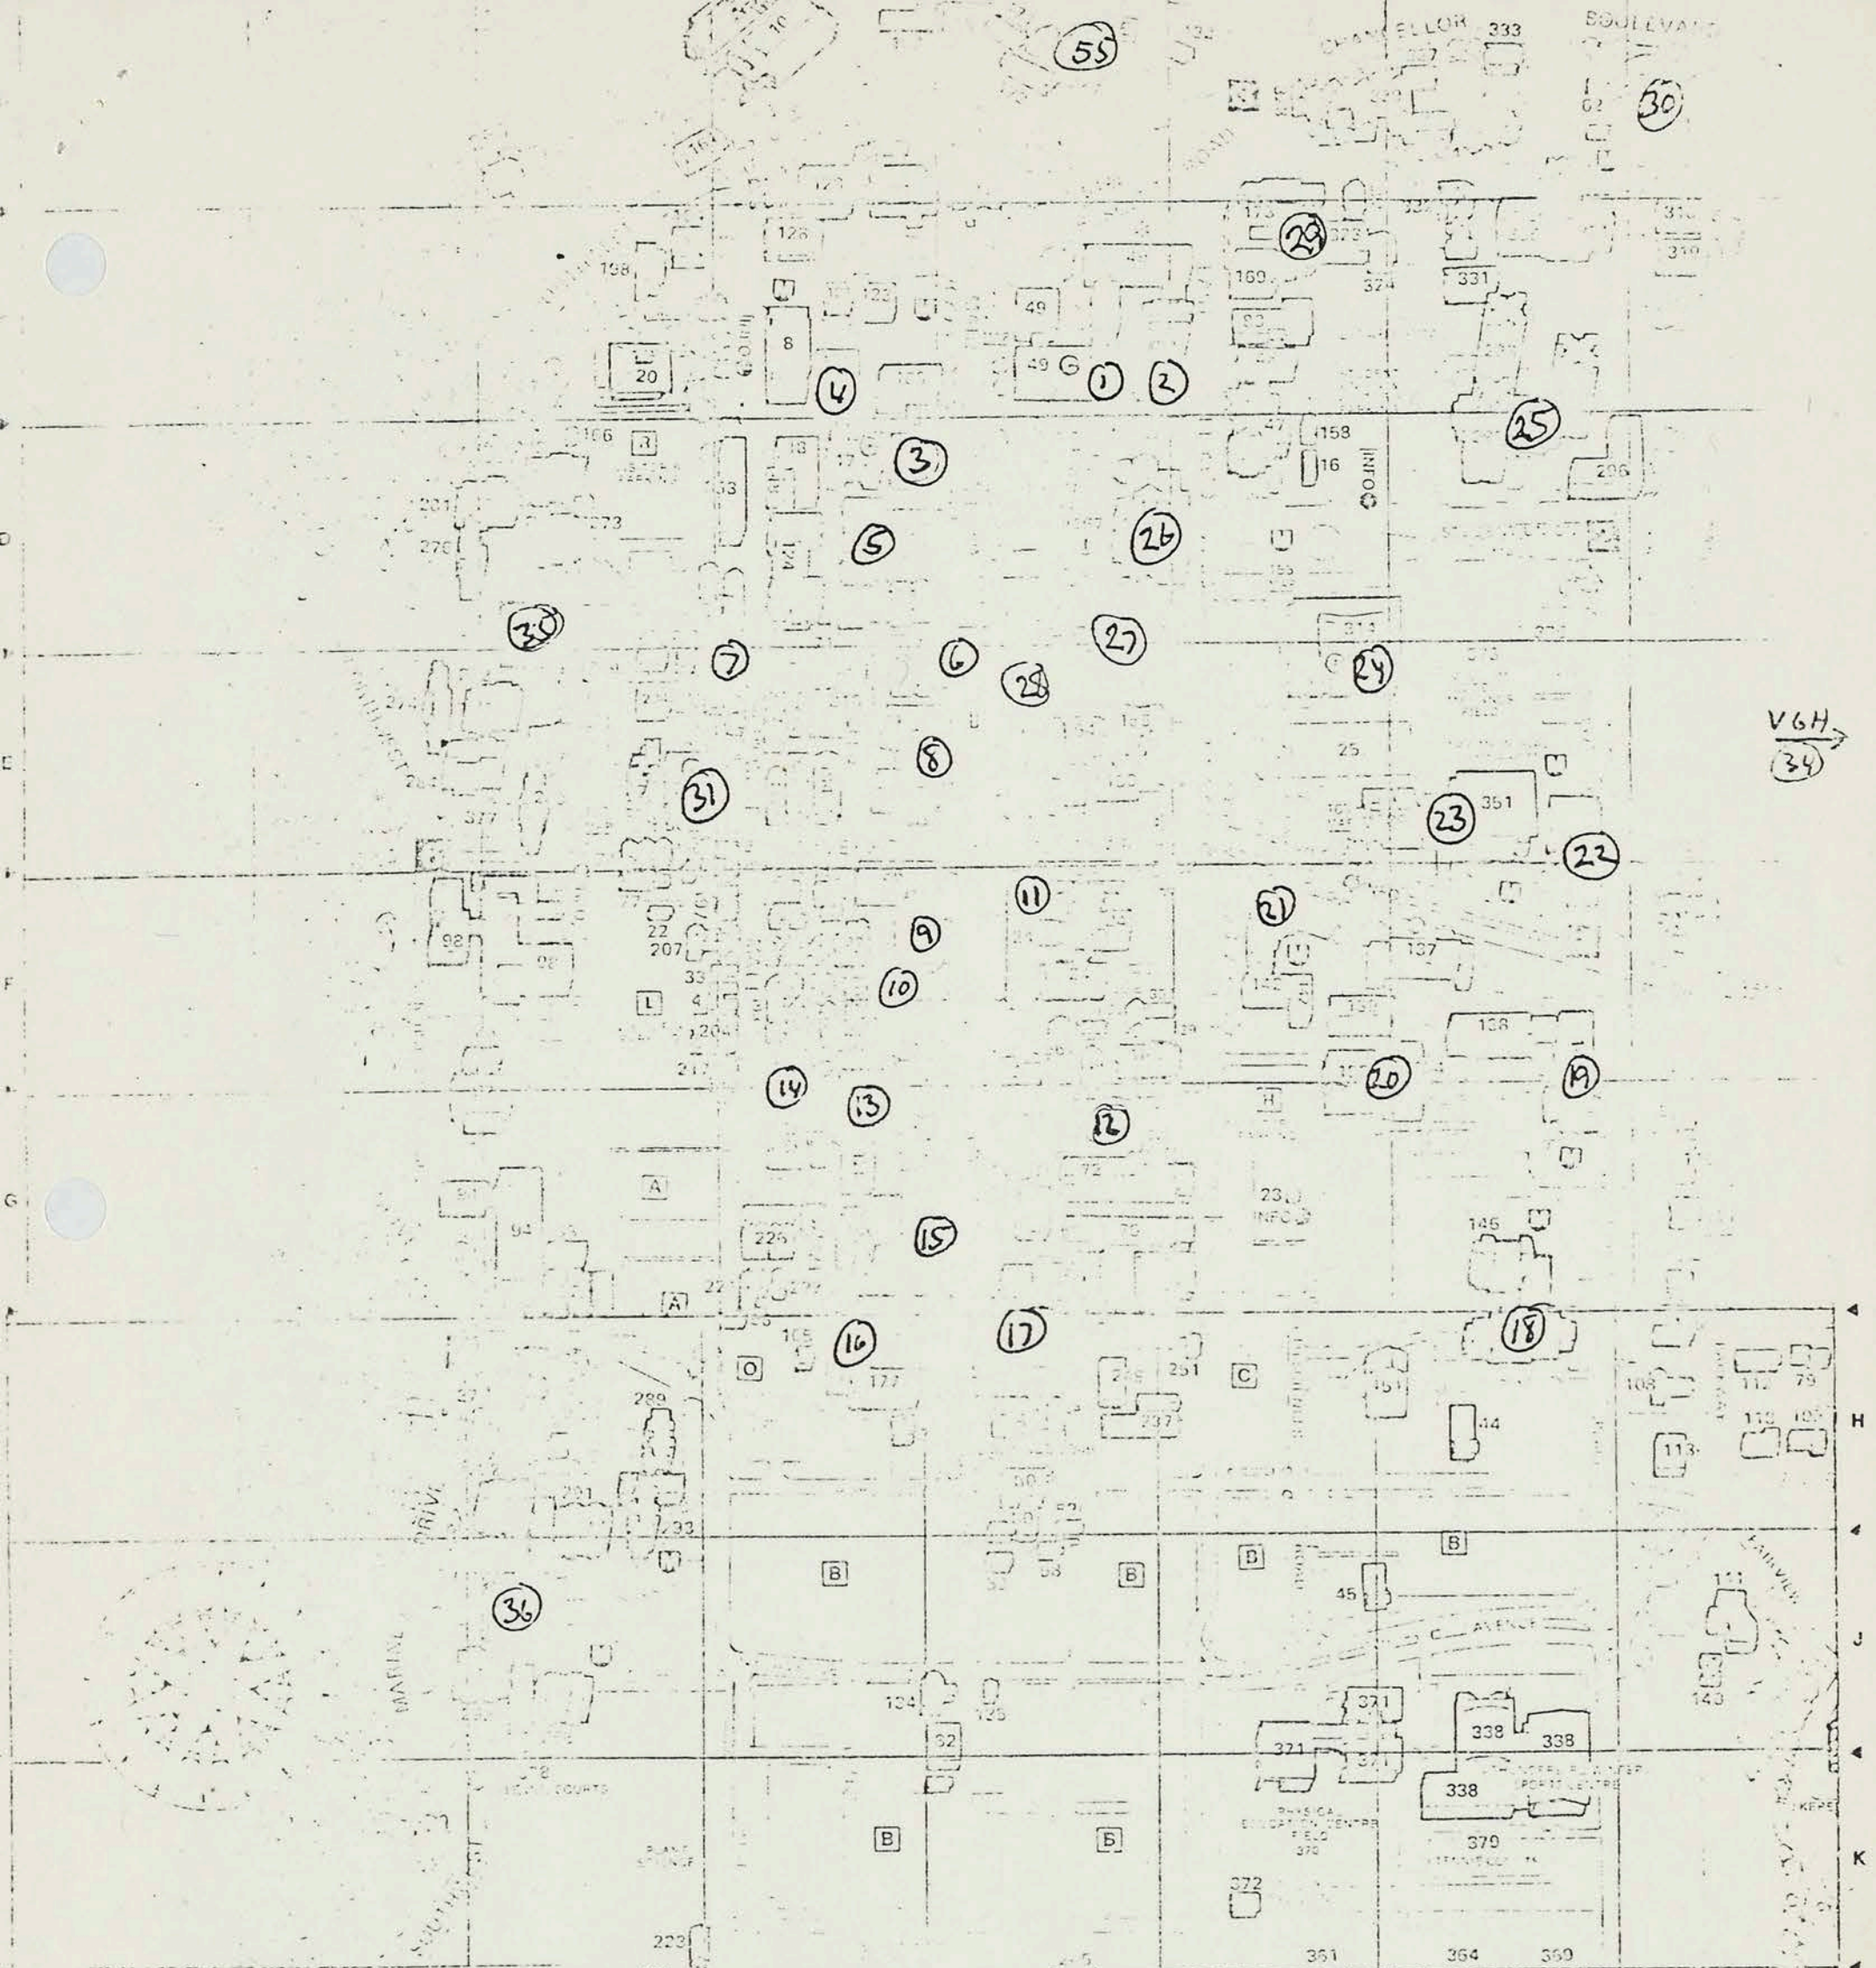

LEGEND

- ☐ UNIVERSITY GATE NUMBER
- INFORMATION KIOSK
- CAFETERIAS (MAY BE OPEN BY OTHERS OUTSIDE HOURS)
- ☐ BUILDING NUMBER
- ☐ BUILDING LETTER
- ☐ WATER TOWER
- ☐ PLAY SPACE
- ☐ LAUNDRY
- ☐ KEPE
- ☐ POST CENTRE
- ☐ FIELD CENTRE
- ☐ EDUCATION CENTRE
- ☐ MARTINE DRIVE
- ☐ UNIVERSITY GATE
- ☐ AVENUE
- ☐ COURTS
- ☐ INFO
- ☐ PLAY SPACE
- ☐ LAUNDRY
- ☐ KEPE
- ☐ POST CENTRE
- ☐ FIELD CENTRE
- ☐ EDUCATION CENTRE